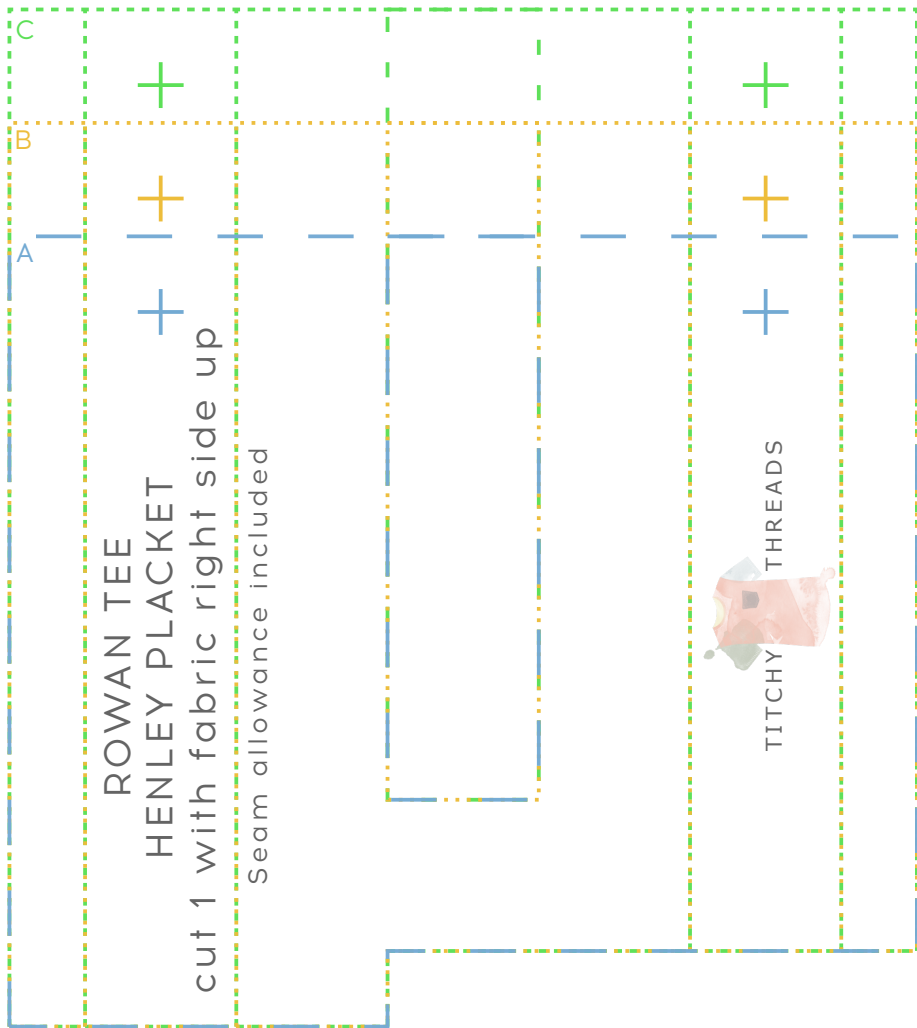

# ROWAN TEE - HENLEY PLACKET

RECOMMENDED SIZES	
A	6-9M - 2
B	3 - 8
C	9 - 12

FINISHED PLACKETS  
Use for snap placement  
and rectangle marking

# ROWAN TEE - HENLEY PLACKET

6-9M	-----
9-12M	-----
12-18M	-----
18-24M	-----
2	-----
3	-----
4	-----
5	-----
6	-----
7	-----
8	-----
9	-----
10	-----
11	-----
12	-----