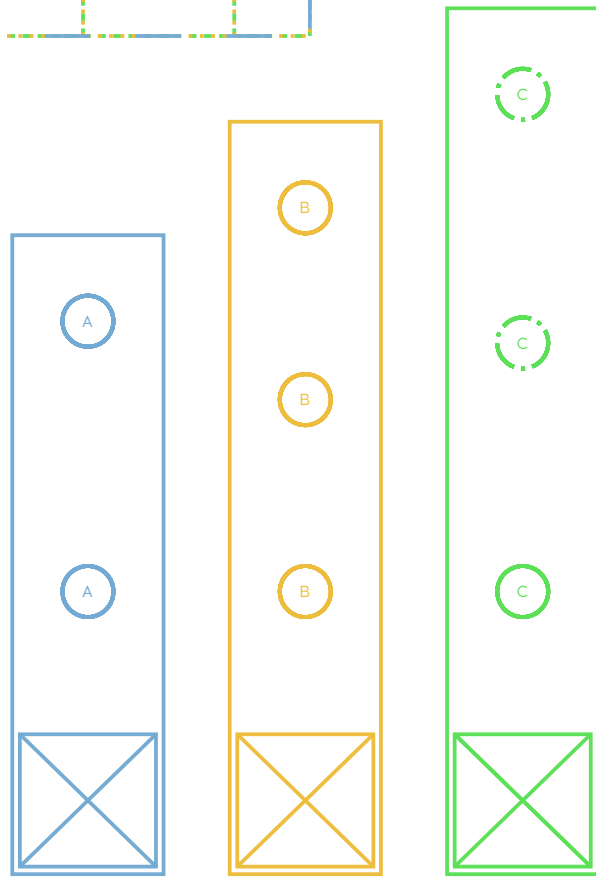

# ROWAN TEE - HENLEY PLACKET

RECOMMENDED SIZES	
A	6-9M - 2
B	3 - 8
C	9 - 12

FINISHED PLACKETS  
Use for snap placement  
and rectangle marking

# ROWAN TEE - HENLEY PLACKET

6-9M	-----
9-12M	-----
12-18M	-----
18-24M	-----
2	-----
3	-----
4	-----
5	-----
6	-----
7	-----
8	-----
9	-----
10	-----
11	-----
12	-----